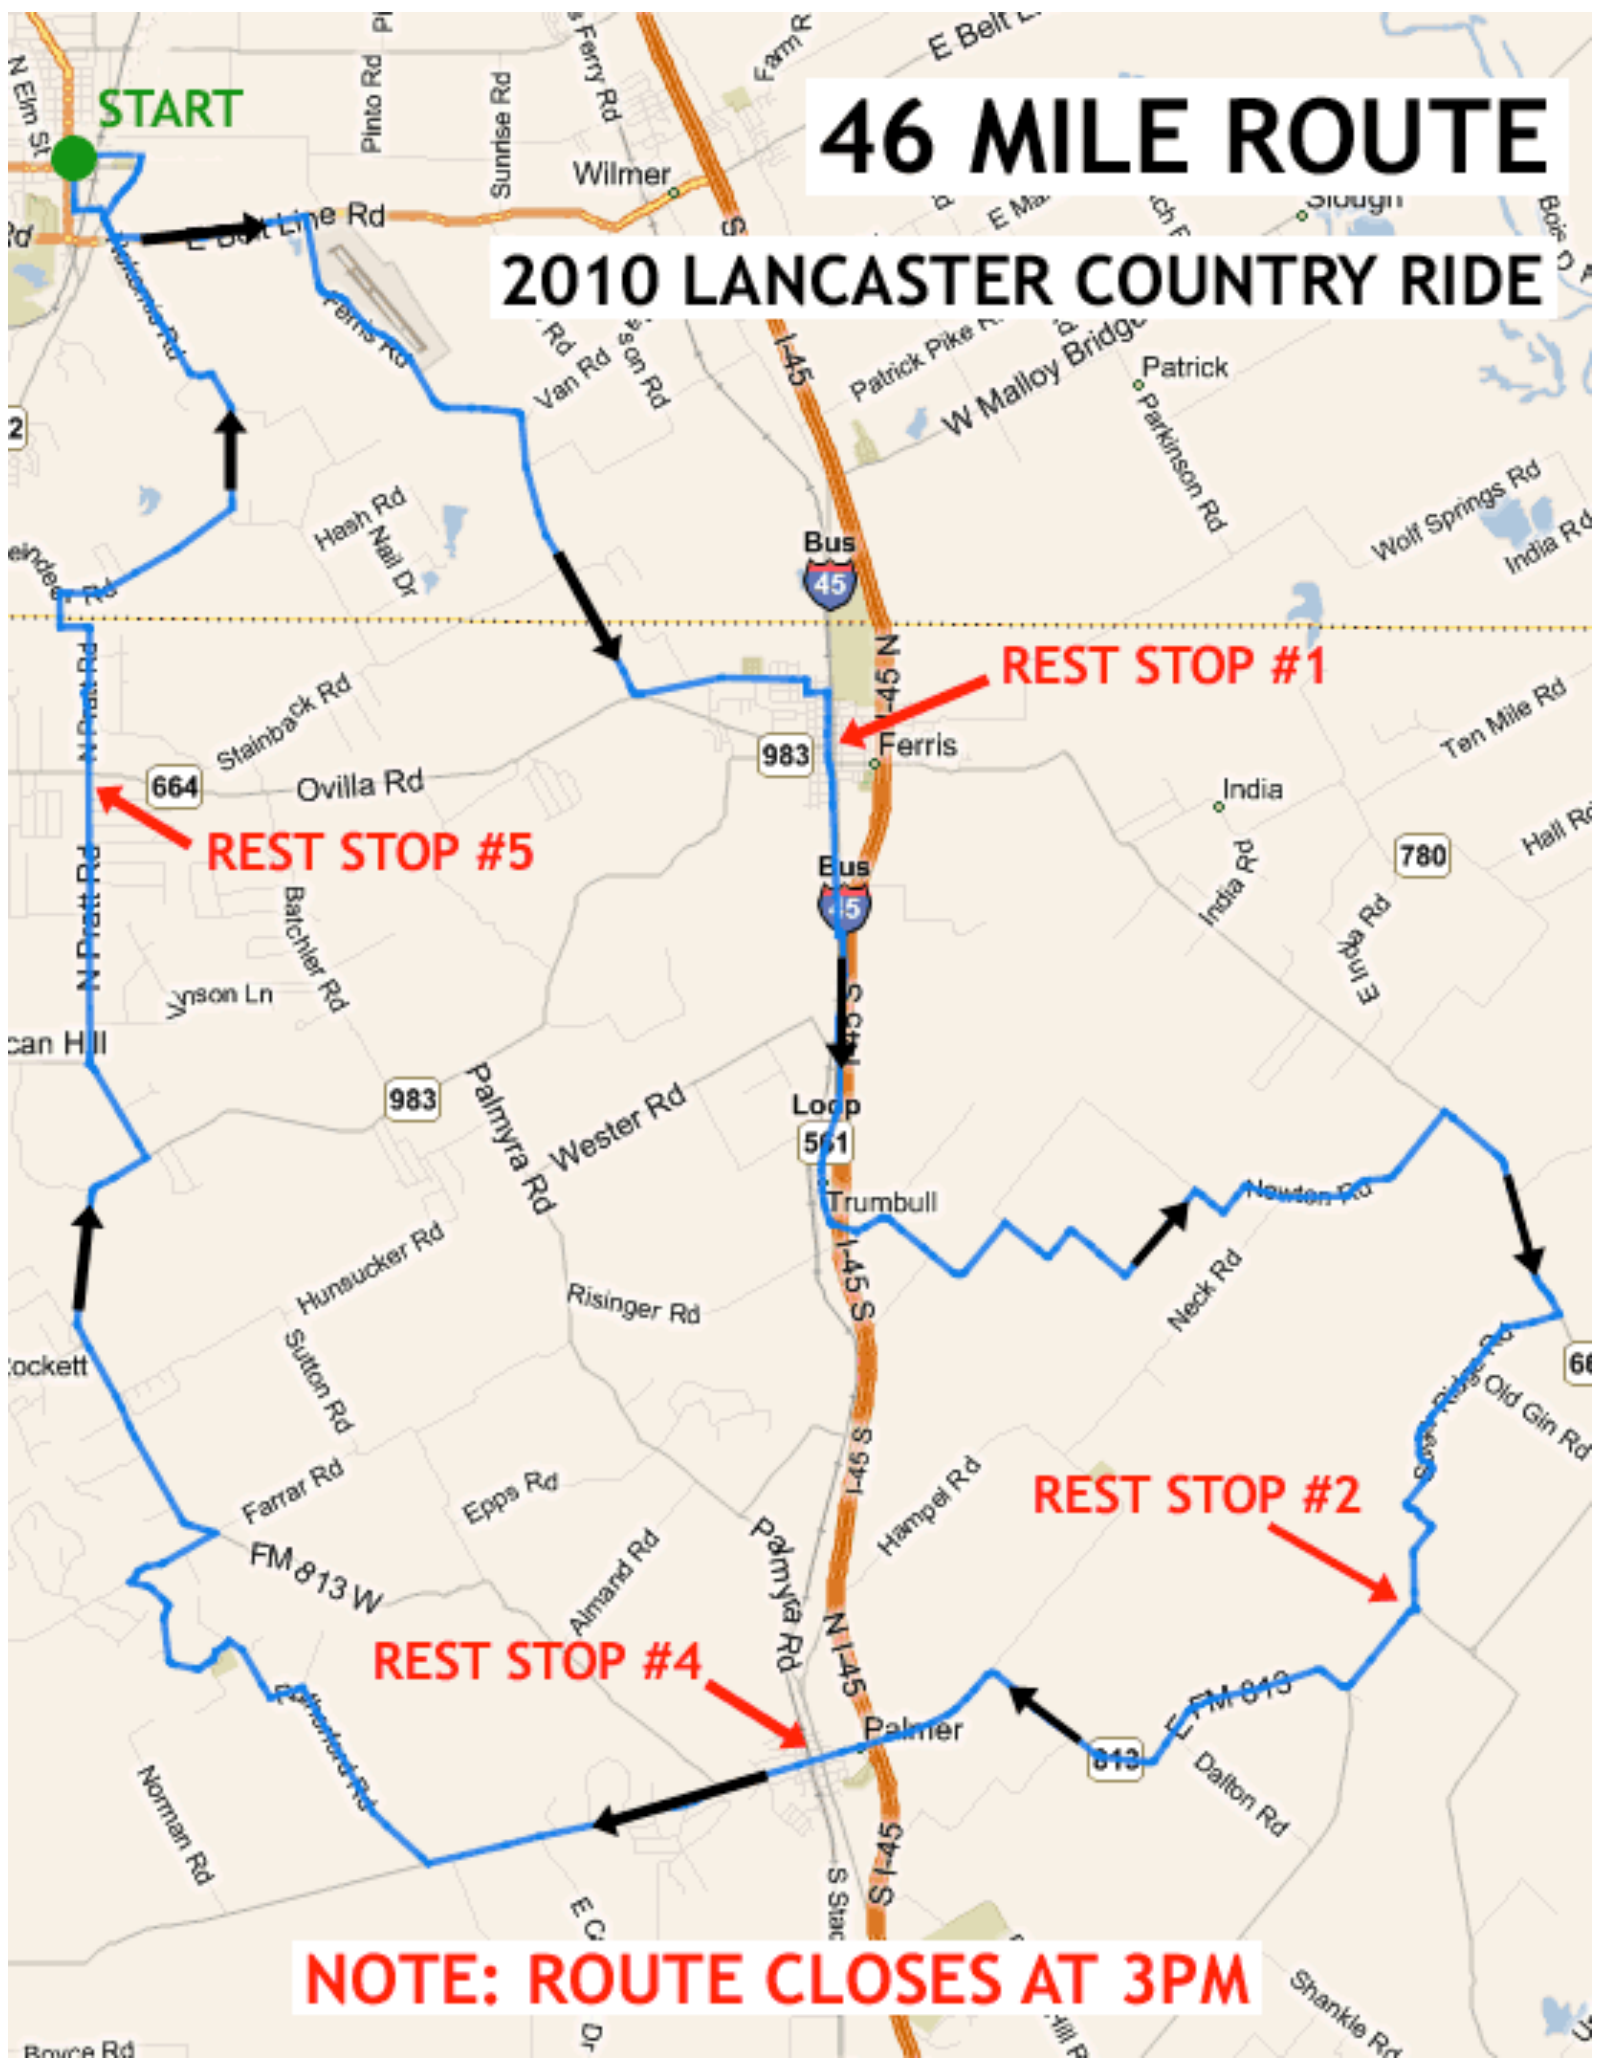

46 MILE ROUTE

2010 LANCASTER COUNTY RIDE

REST STOP #5

REST STOP #1

REST STOP #2

REST STOP #4

NOTE: ROUTE CLOSSES AT 3PM