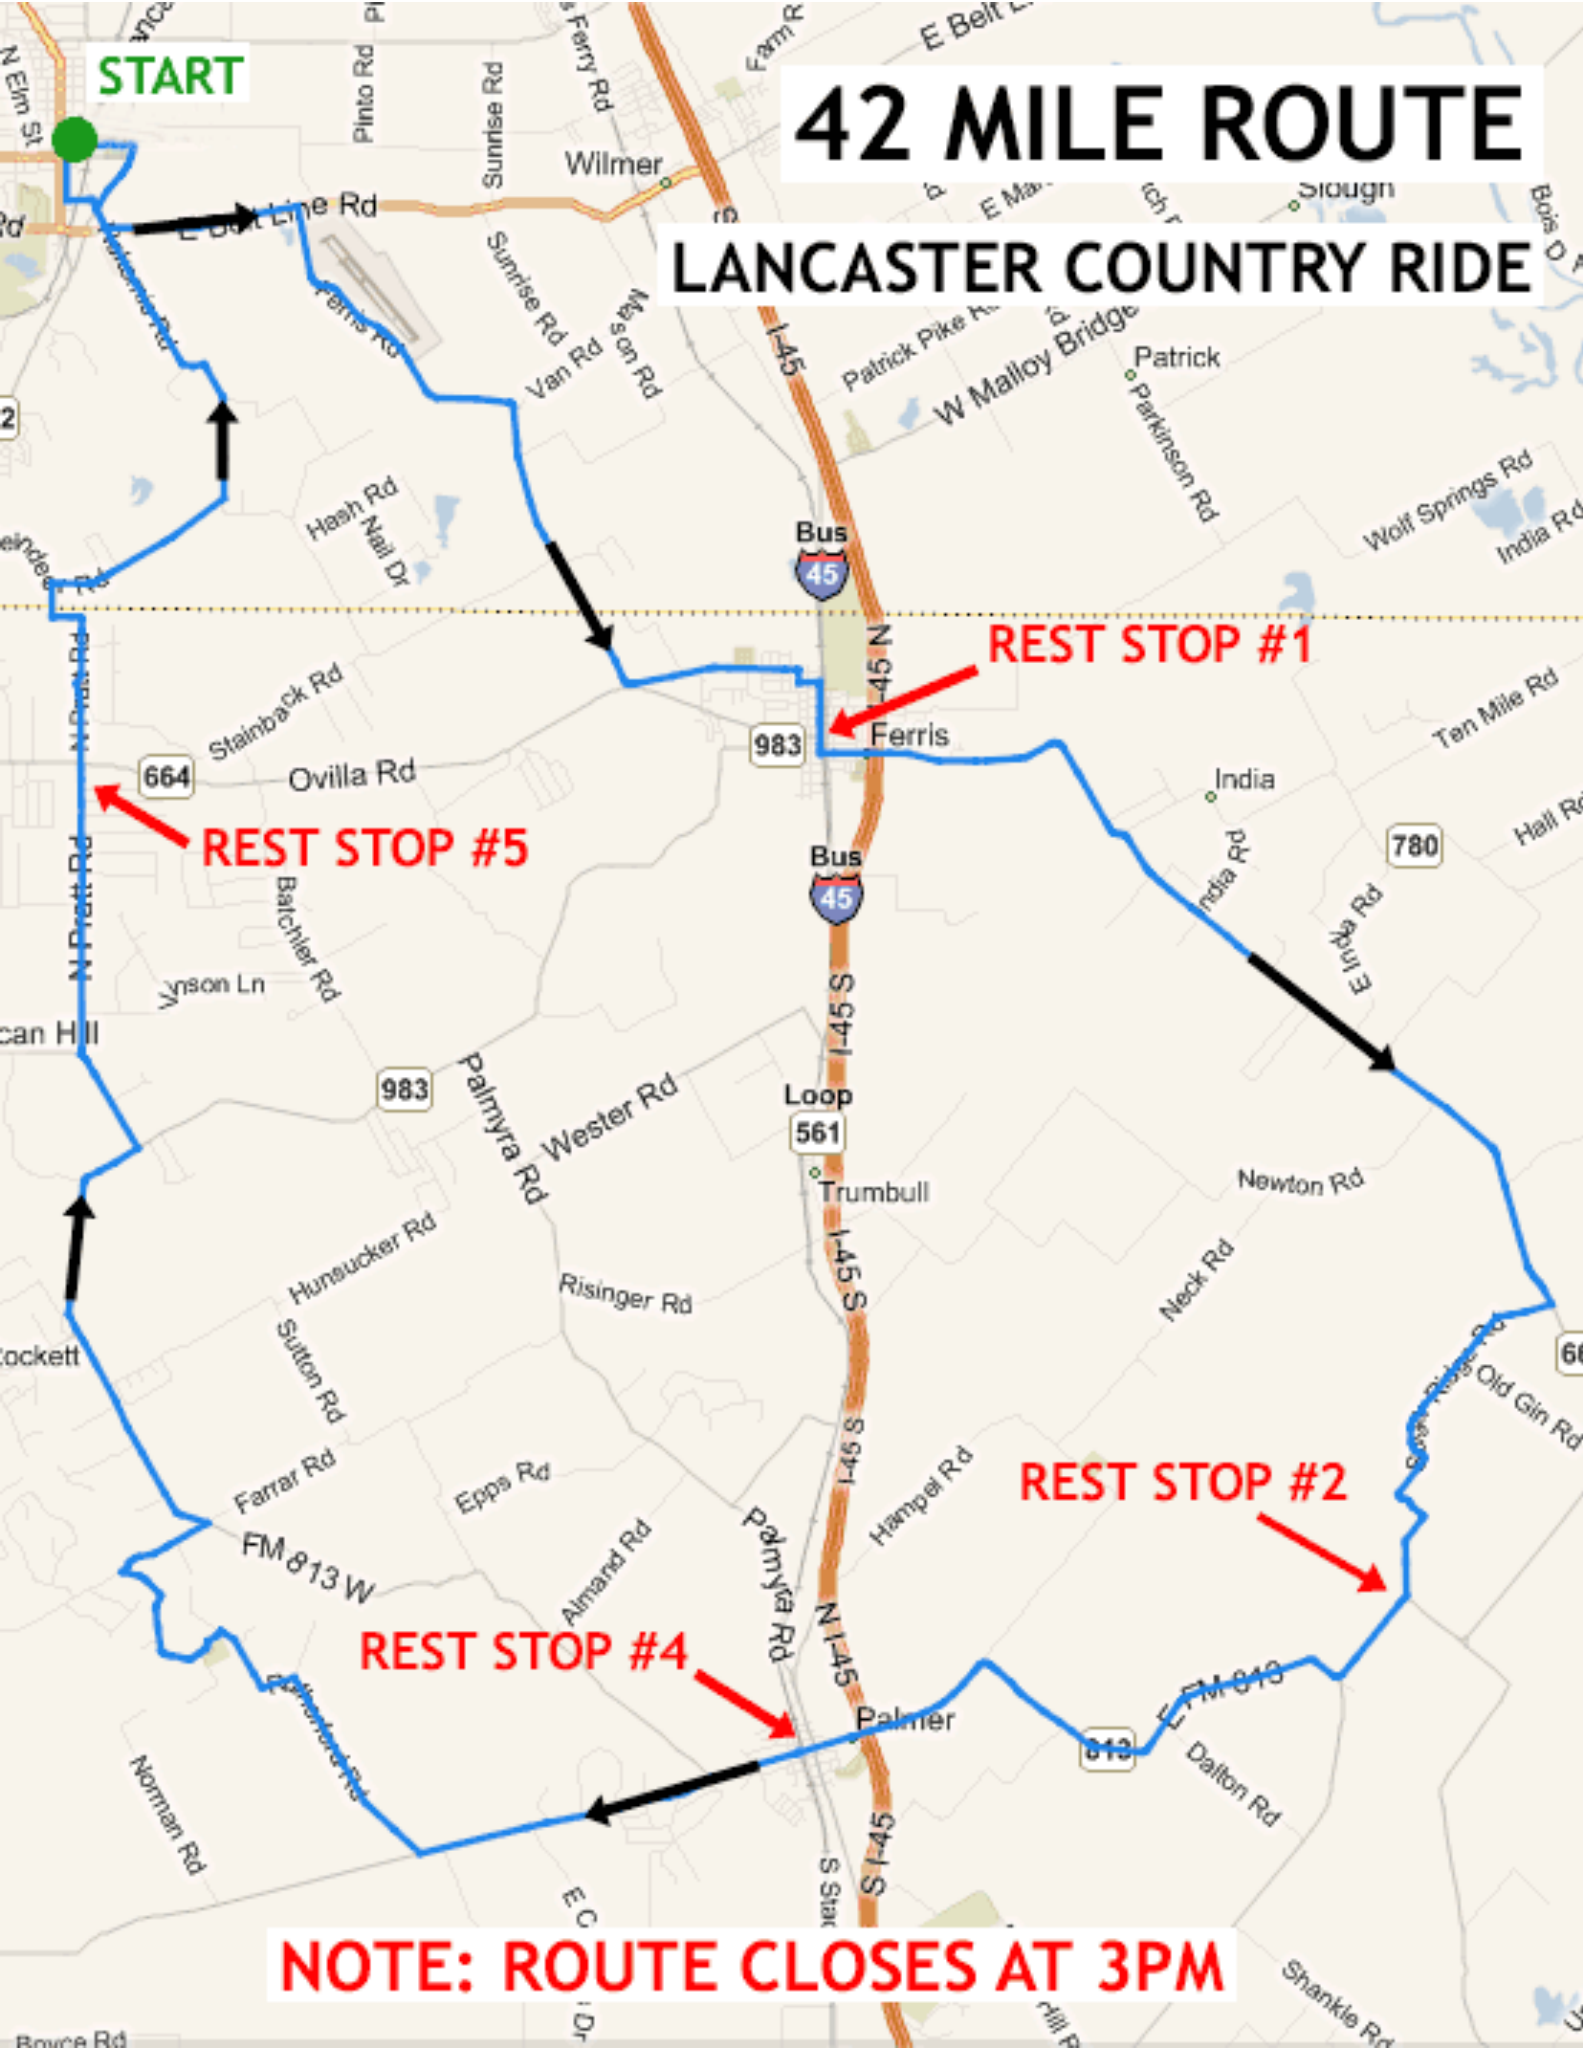

# 42 MILE ROUTE

## LANCASTER COUNTY RIDE

**NOTE: ROUTE CLOSSES AT 3PM**